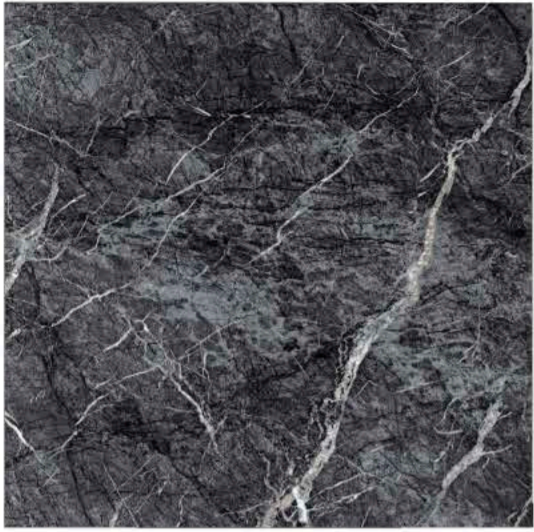

LEADSUN

**MATT
SERIES**

APPLICATIONS

WHITE BODY

**600MMx600MM
PORCELAIN TILES**

17109