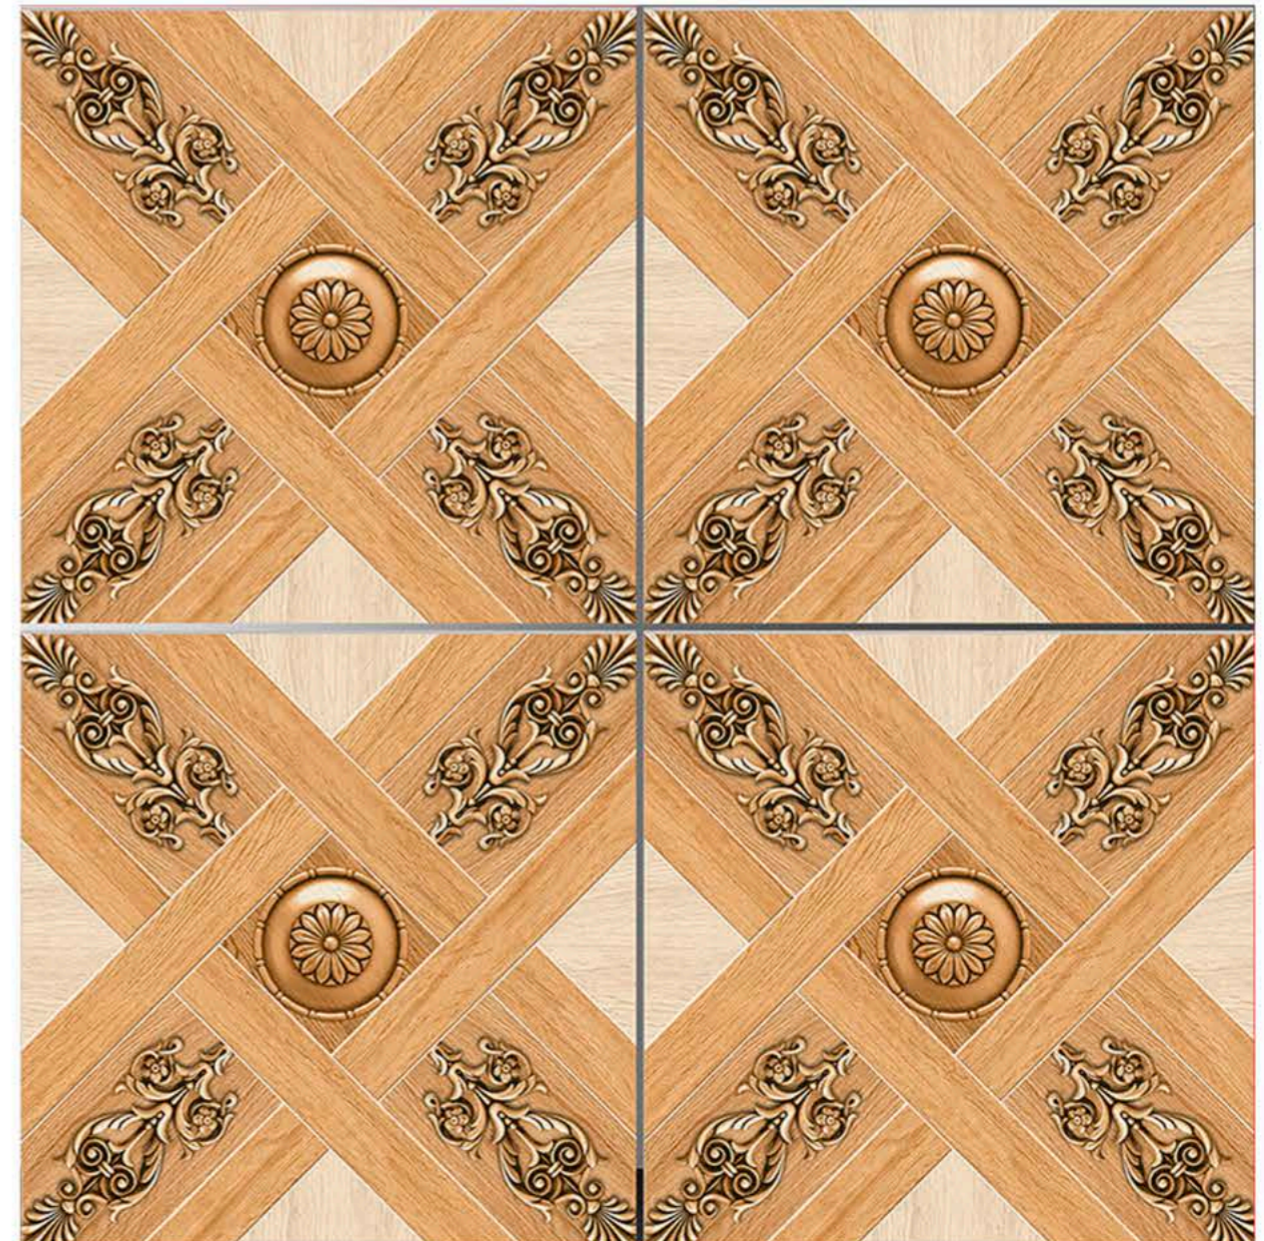

LEADSUN

**MATT
SERIES**

APPLICATIONS

WHITE BODY

**600MMx600MM
PORCELAIN TILES**