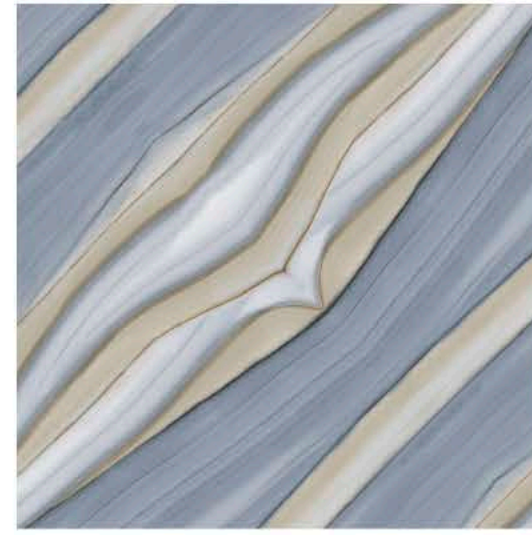

LEADSUN

**MATT
SERIES**

APPLICATIONS

WHITE BODY

**600MMx600MM
PORCELAIN TILES**

17127