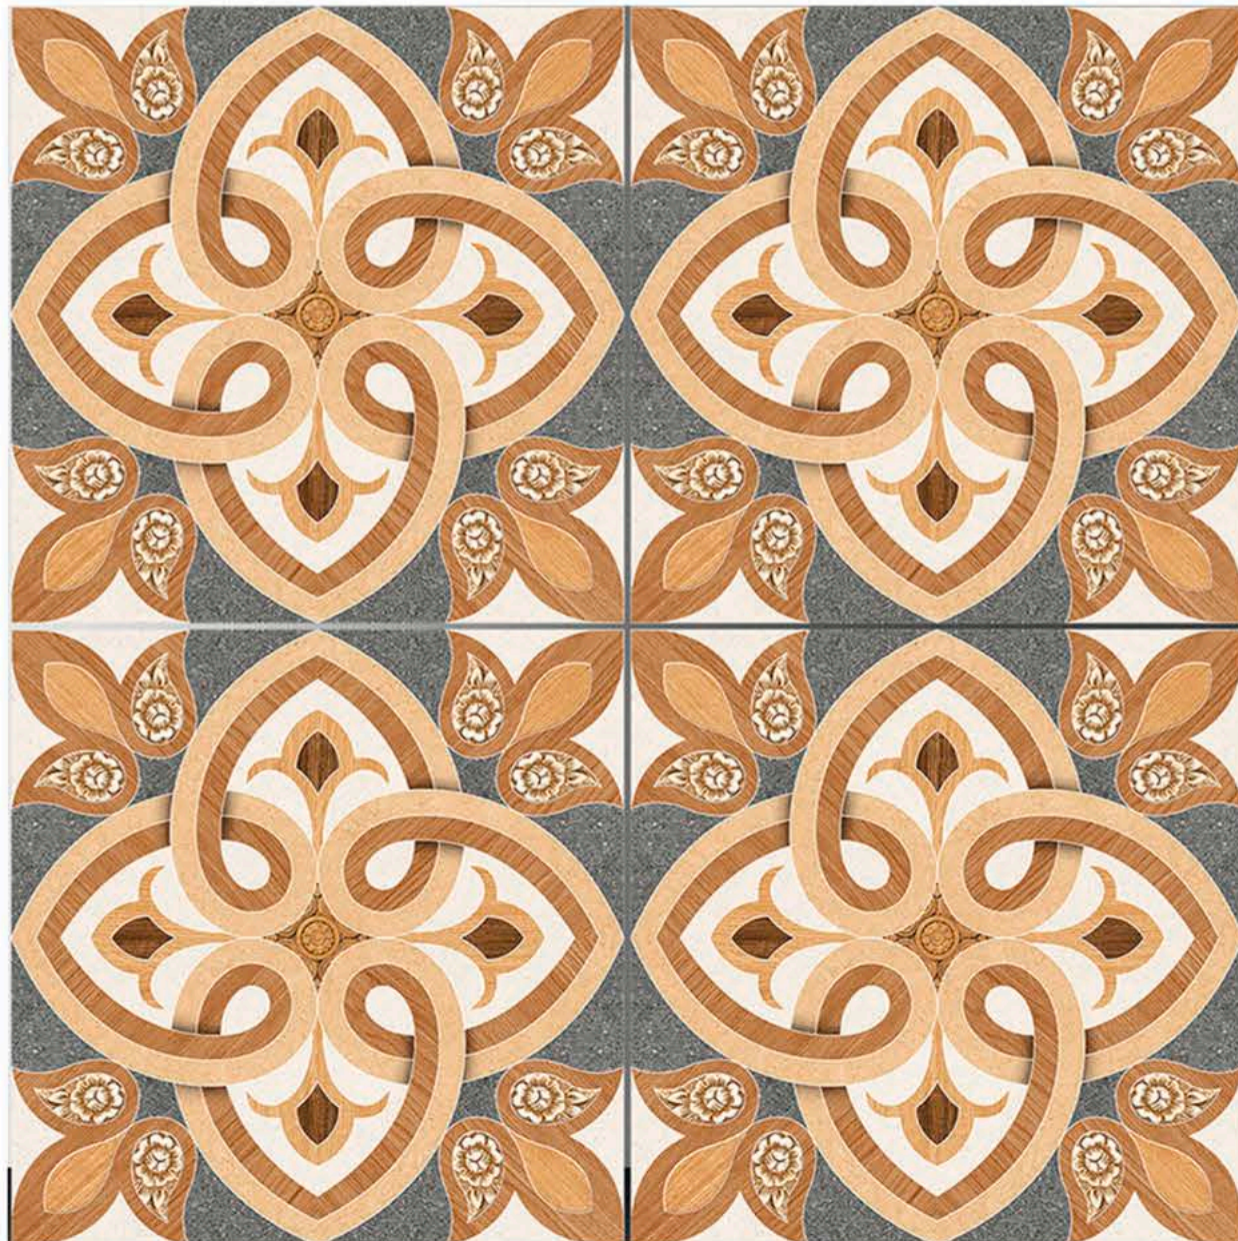

LEADSUN

**MATT
SERIES**

APPLICATIONS

WHITE BODY

**600MMx600MM
PORCELAIN TILES**