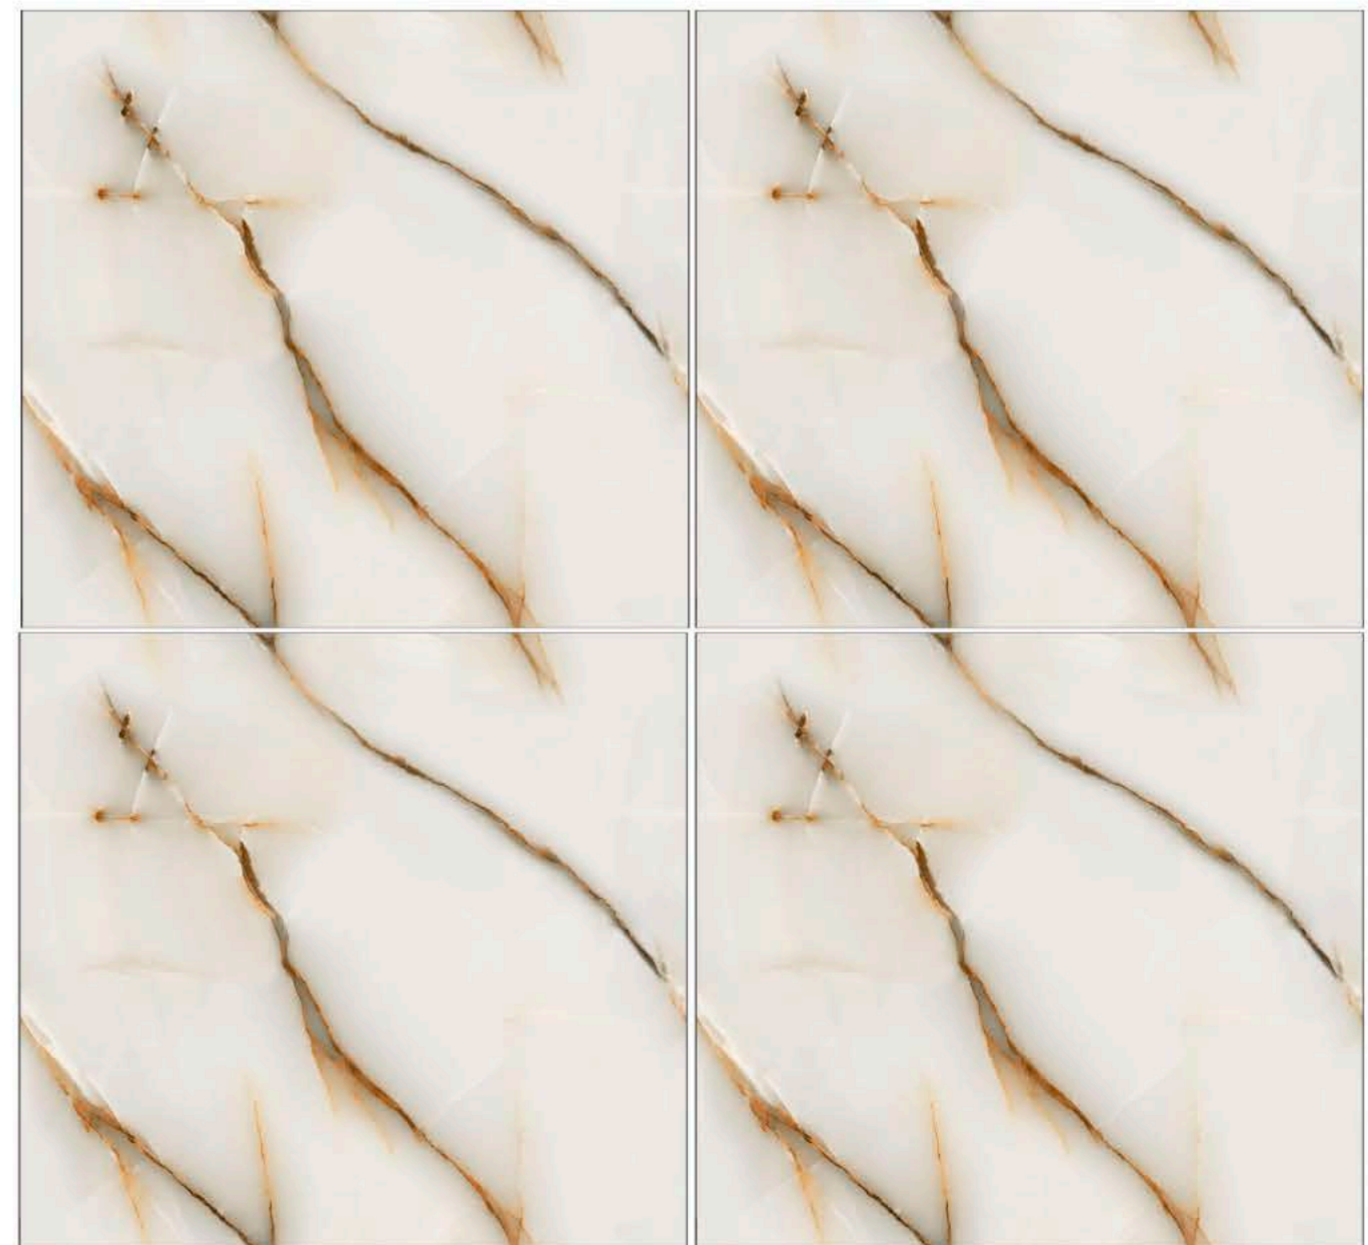

LEADSUN

**MATT
SERIES**

APPLICATIONS

WHITE BODY

**600MMx600MM
PORCELAIN TILES**