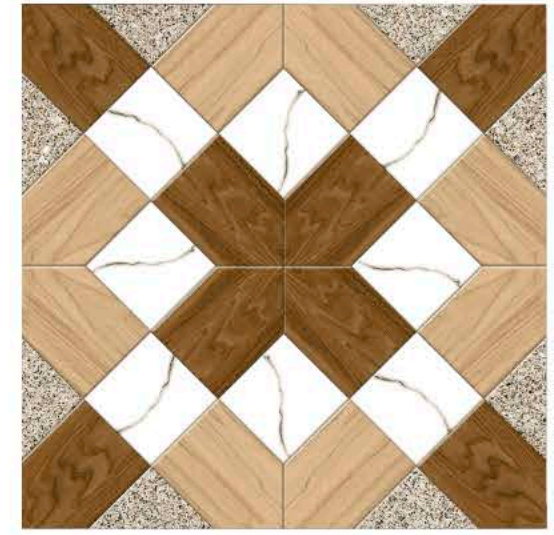

LEADSUN

**MATT
SERIES**

APPLICATIONS

WHITE BODY

**600MMx600MM
PORCELAIN TILES**

17128