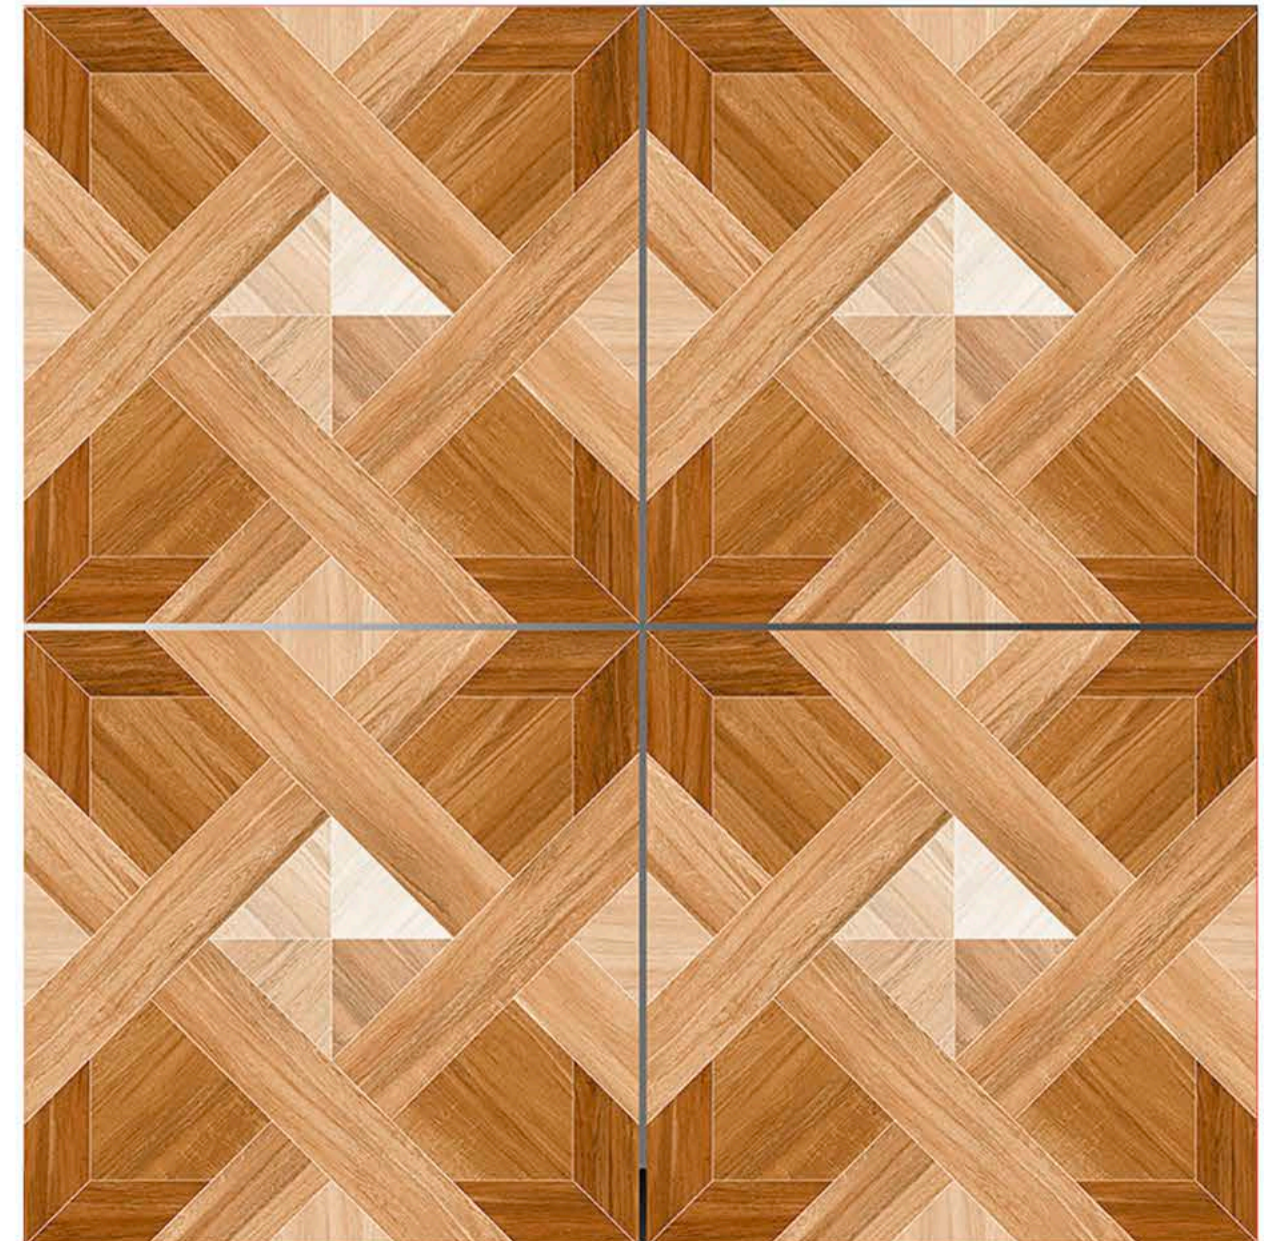

LEADSUN

**MATT
SERIES**

APPLICATIONS

WHITE BODY

**600MMx600MM
PORCELAIN TILES**