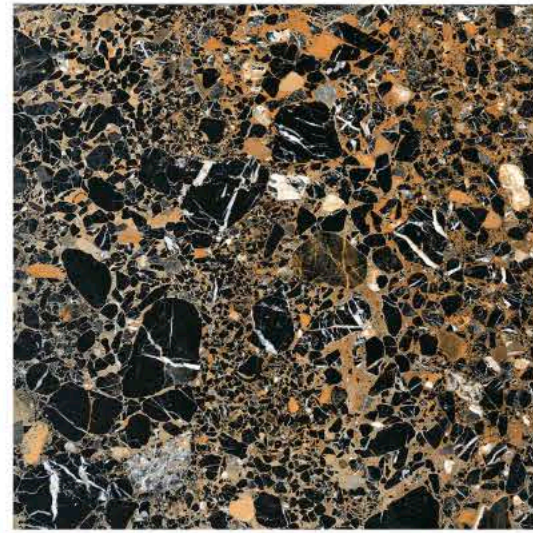

LEADSUN

**MATT
SERIES**

APPLICATIONS

WHITE BODY

**600MMx600MM
PORCELAIN TILES**

17006